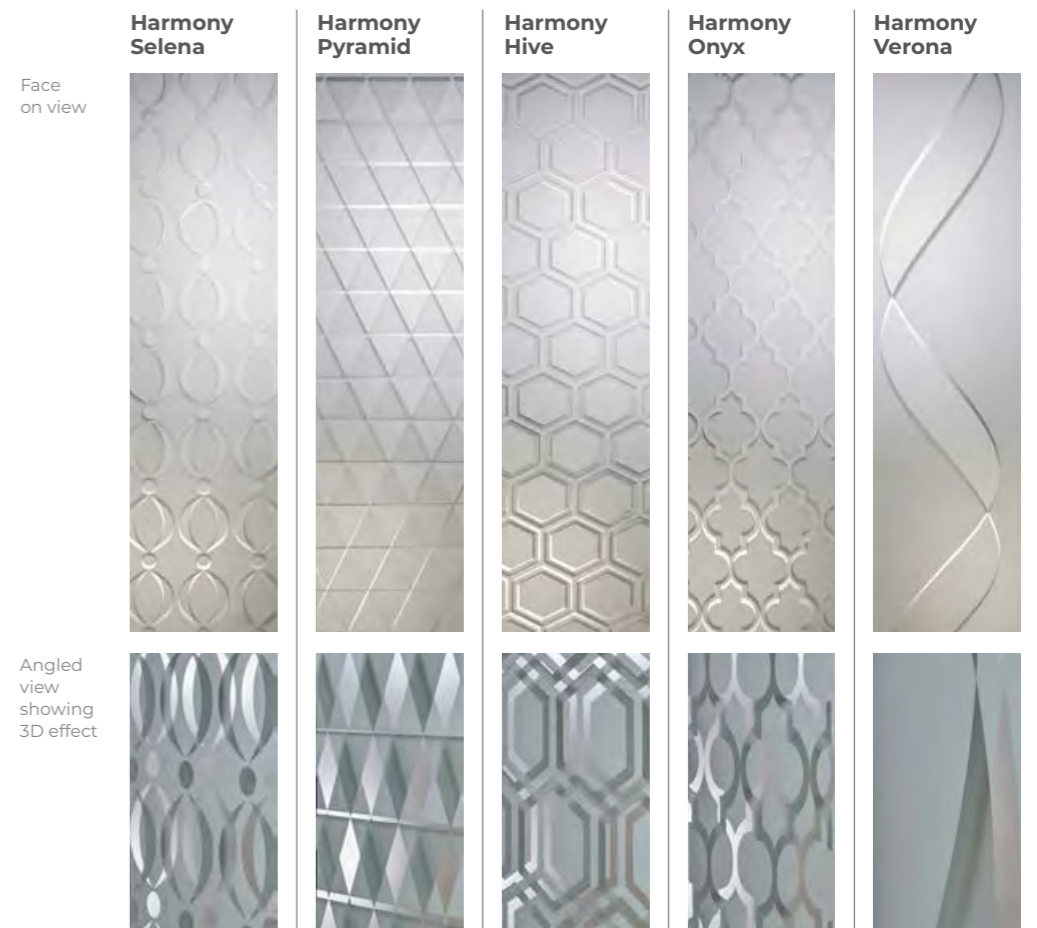

Modern Collection

If you're looking for a contemporary style that makes a real statement, the Modern Collection, featuring high grade, stainless-steel trims, is the perfect choice for your home.

New and Exclusive

Modern 5101 Harmony Collection

The brand new and exclusive Harmony Collection provides contemporary, etched effect geometric designs which cleverly feature on both sides of the double-glazed unit to create a three-dimensional effect which is both elegant and striking.

Please Note: Only available in Modern 5101