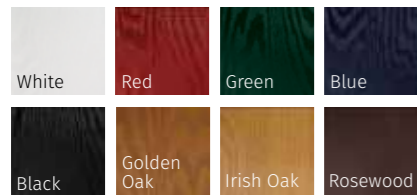

INFINITY COLOUR COLLECTION

STANDARD COLOUR COLLECTION

PRESTIGE COLOUR COLLECTION

OTHER RAL COLOURS AVAILABLE
Please speak to your installer for more details

LYTHAM & LYTHAM GRID

The Lytham is available with 6 glazing options and 4 Pilkington obscured glass designs

LYTHAM

LYTHAM (ROSEWOOD)
ELEGANCE GLAZING

LYTHAM (TWILIGHT)
MURANO BLUE GLAZING

LYTHAM GRID

LYTHAM GRID (BLACK)
COTSWOLD GLAZING

INFINITY COLOUR COLLECTION

STANDARD COLOUR COLLECTION

PRESTIGE COLOUR COLLECTION

OTHER RAL COLOURS AVAILABLE
Please speak to your installer for more details

TROON, MUIRFIELD & MUIRFIELD SOLID

THE TROON IS A TRADITIONAL 6 PANEL DOOR ENHANCED WITH EITHER TWO OR FOUR SMALL GLAZING DETAILS

The Troon is available with 9 glazing options and 4 Pilkington obscured glass designs

INFINITY COLOUR COLLECTION

STANDARD COLOUR COLLECTION

PRESTIGE COLOUR COLLECTION

OTHER RAL COLOURS AVAILABLE
Please speak to your installer for more details