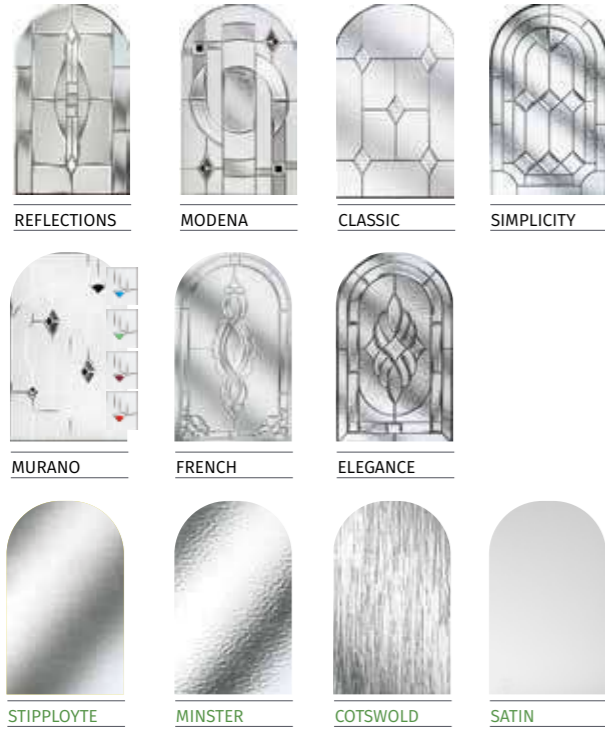

STANDARD COLOUR COLLECTION

PRESTIGE COLOUR COLLECTION

COLOUR MATCH FRAME COLLECTION
OTHER RAL COLOURS AVAILABLE
 Please speak to your installer for more details

RIVIERA, PORTRUSH & SUNBURST

INFINITY COLOUR COLLECTION

STANDARD COLOUR COLLECTION

PRESTIGE COLOUR COLLECTION

These doors are available with 9 glazing options and 4 Pilkington obscured glass designs

COLOUR MATCH DRIP BARS ON ALL OUR DOORS

TURNBERRY

The Turnberry is available with 8 glazing options and 4 Pilkington obscured glass designs

INFINITY COLOUR COLLECTION

STANDARD COLOUR COLLECTION

PRESTIGE COLOUR COLLECTION

OTHER RAL COLOURS AVAILABLE
Please speak to your installer for more details

LYTHAM & LYTHAM GRID

The Lytham is available with 6 glazing options and 4 Pilkington obscured glass designs