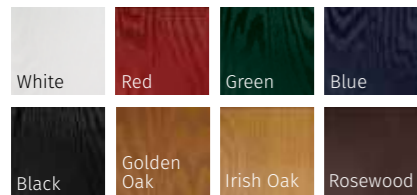

THE WIDEST RANGE OF COLOURS

With our high performance paint technology, we can offer a wide range of colours for doors and colour foils for door frames giving you a fantastic choice for your home.

Doors are white inside. Frames are smooth white inside. Actual product colours may vary from colours shown on your monitor or printed brochure. Colours can be verified by ordering a colour swatch sample from your installer.

ST ANDREWS (VANILLA)
HAVANA GLAZING

ST ANDREWS (AGATE GREY)
DORCHESTER AMBER GLAZING

ST ANDREWS (IRISH OAK)
SIMPLICITY GLAZING

ST ANDREWS (SOLID BLACK)
HERITAGE LOCK FINGER PULL

INFINITY COLOUR COLLECTION

STANDARD COLOUR COLLECTION

PRESTIGE COLOUR COLLECTION

COLOUR MATCH FRAME COLLECTION
OTHER RAL COLOURS AVAILABLE
 Please speak to your installer for more details

RIVIERA, PORTRUSH & SUNBURST

INFINITY COLOUR COLLECTION

STANDARD COLOUR COLLECTION

PRESTIGE COLOUR COLLECTION

These doors are available with 9 glazing options and 4 Pilkington obscured glass designs

COLOUR MATCH DRIP BARS ON ALL OUR DOORS

TURNBERRY

The Turnberry is available with 8 glazing options and 4 Pilkington obscured glass designs