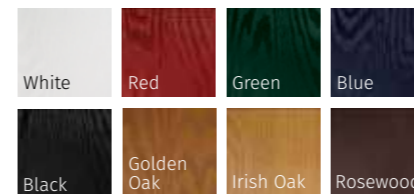

THE WIDEST RANGE OF COLOURS

With our high performance paint technology, we can offer a wide range of colours for doors and colour foils for door frames giving you a fantastic choice for your home.

Doors are white inside. Frames are smooth white inside. Actual product colours may vary from colours shown on your monitor or printed brochure. Colours can be verified by ordering a colour swatch sample from your installer.

STIPPLOYTE

MINSTER

COTSWOLD

SATIN

COLOUR MATCH DRIP BARS • A COLOUR MATCH DRIP BAR TO FIT EVERY DOOR STYLE •
COLOUR MATCH DRIP BARS ON ALL OUR DOORS

ST ANDREWS (TWILIGHT)
REFLECTIONS GLAZING

REMINISCENT OF THE 1930'S DOOR STYLES, THE ST ANDREWS IS AVAILABLE IN A SOLID DOOR OPTION AS WELL AS GLAZED.

ST ANDREWS (VANILLA)
HAVANA GLAZING

ST ANDREWS (AGATE GREY)
DORCHESTER AMBER GLAZING

ST ANDREWS (IRISH OAK)
SIMPLICITY GLAZING

ST ANDREWS (SOLID BLACK)
HERITAGE LOCK FINGER PULL

INFINITY COLOUR COLLECTION

STANDARD COLOUR COLLECTION

PRESTIGE COLOUR COLLECTION

COLOUR MATCH FRAME COLLECTION
OTHER RAL COLOURS AVAILABLE
 Please speak to your installer for more details

RIVIERA, PORTRUSH & SUNBURST

INFINITY COLOUR COLLECTION