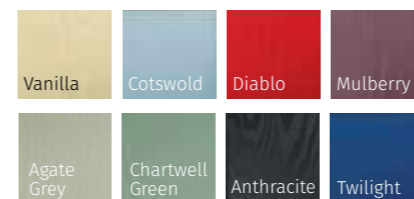

The Inox Monaco is available with 4 glazing options and 4 Pilkington obscured glass designs

INFINITY COLOUR COLLECTION

STANDARD COLOUR COLLECTION

PRESTIGE COLOUR COLLECTION

OTHER RAL COLOURS AVAILABLE
Please speak to your installer for more details

INOX NICE

INOX NICE (VANILLA)
600MM HANDLE WITH
STANDARD LOCK

INOX NICE (GREEN)
1400MM HANDLE WITH
HERITAGE LOCK

The Inox Nice is available with 3 glazing options and 4 Pilkington obscured glass designs

INFINITY COLOUR COLLECTION

STANDARD COLOUR COLLECTION

PRESTIGE COLOUR COLLECTION

OTHER RAL COLOURS AVAILABLE
Please speak to your installer for more details

A MEDITERRANEAN STYLE WITH FOUR DECORATIVE LITES ALLOWING LIGHT TO STREAM IN WITHOUT COMPROMISING YOUR PRIVACY.