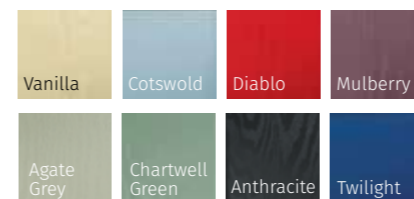

SATIN COTSWOLD

GLENEAGLES (IRISH OAK)
MURANO BLACK GLAZING

COLOUR MATCH DRIP BARS • A COLOUR MATCH DRIP BAR TO FIT EVERY DOOR STYLE • COLOUR MATCH DRIP BARS ON ALL OUR DOORS

WITH ITS AMERICAN STYLE THE GLENEAGLES IS PROVEN TO BE AS POPULAR HERE IN THE UK.

GLENEAGLES (GREEN)
SIMPLICITY GLAZING

GLENEAGLES (WHITE)
REFLECTIONS GLAZING

GLENEAGLES (COTSWOLD)
SYMPHONY GLAZING

GLENEAGLES (BLUE)
REFLECTIONS GLAZING

INFINITY COLOUR COLLECTION

STANDARD COLOUR COLLECTION

PRESTIGE COLOUR COLLECTION

OTHER RAL COLOURS AVAILABLE
Please speak to your installer for more details

BELFRY, SUNNINGDALE & FARMHOUSE

UNLIKE OTHER COTTAGE DOORS, THE BELFRY HAS A UNIQUE 'OFFSET ETCHED' DETAILING AND COMES IN TWO GLAZING STYLES.

The Belfry and Sunningdale are available with 2 glazing options and 4 Pilkington obscured glass designs

INFINITY COLOUR COLLECTION

STANDARD COLOUR COLLECTION

PRESTIGE COLOUR COLLECTION

OTHER RAL COLOURS AVAILABLE
Please speak to your installer for more details