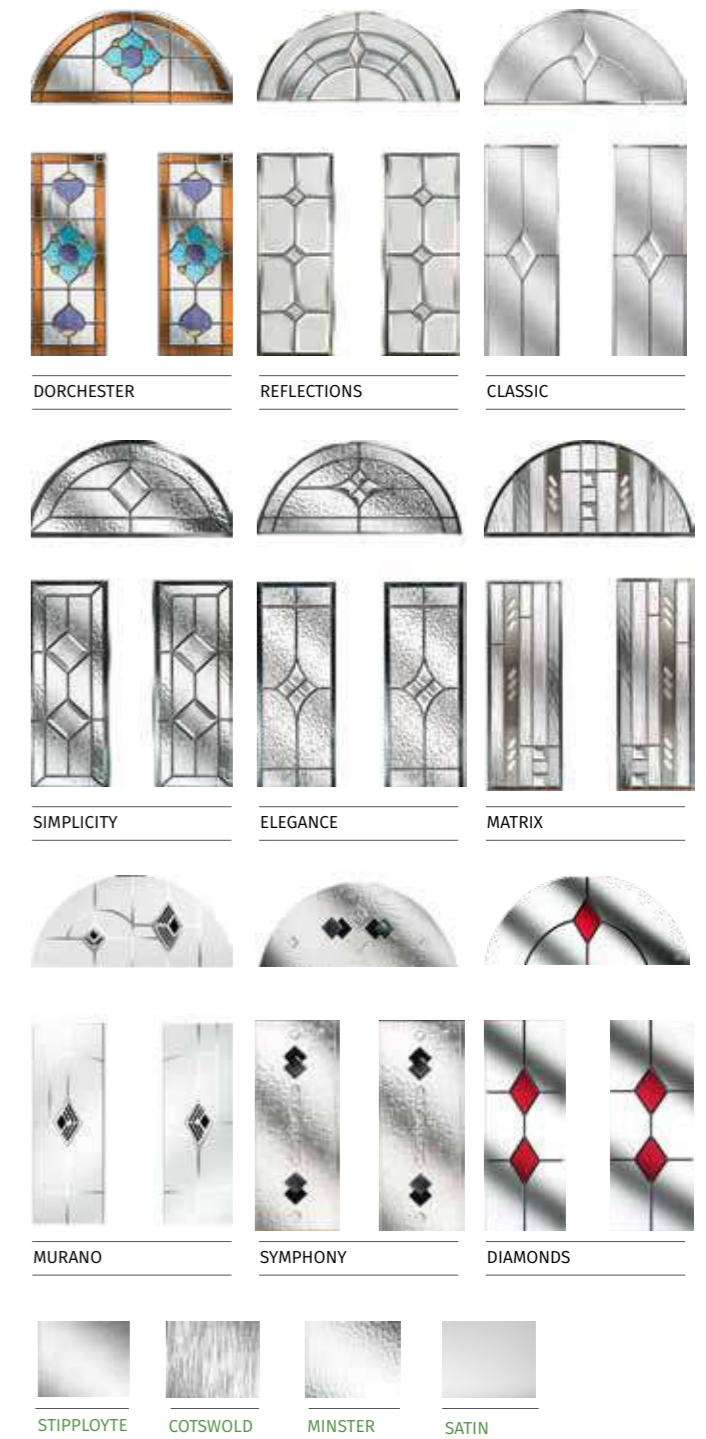

The Heritage Lock option allows you to place the lock higher up the door for all slam shut designs.

The Standard Lock option places the lock in the middle of the door for all slam shut designs.

PULL BAR LENGTH OPTIONS

ST ANDREWS (VANILLA)
HAVANA GLAZING

ST ANDREWS (AGATE GREY)
DORCHESTER AMBER GLAZING

ST ANDREWS (IRISH OAK)
SIMPLICITY GLAZING

ST ANDREWS (SOLID BLACK)
HERITAGE LOCK FINGER PULL

INFINITY COLOUR COLLECTION

STANDARD COLOUR COLLECTION

PRESTIGE COLOUR COLLECTION

COLOUR MATCH FRAME COLLECTION
OTHER RAL COLOURS AVAILABLE
 Please speak to your installer for more details

RIVIERA, PORTRUSH & SUNBURST

INFINITY COLOUR COLLECTION

STANDARD COLOUR COLLECTION

PRESTIGE COLOUR COLLECTION

These doors are available with 9 glazing options and 4 Pilkington obscured glass designs

COLOUR MATCH DRIP BARS ON ALL OUR DOORS

TURNBERRY

The Turnberry is available with 8 glazing options and 4 Pilkington obscured glass designs