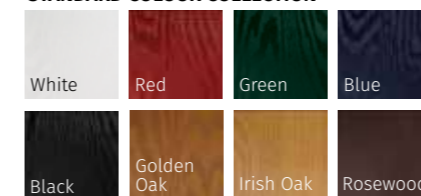

INFINITY COLOUR COLLECTION

STANDARD COLOUR COLLECTION