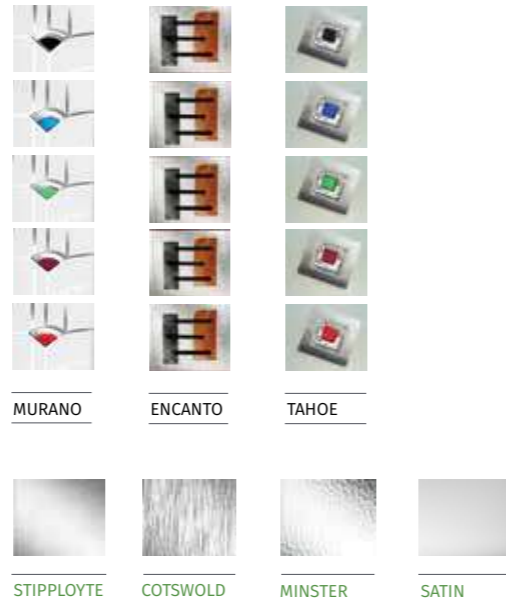

INOX LYON (MULBERRY)
TAHOE RED GLAZING + 1400MM HANDLE AND HERITAGE LOCK

INOX MONACO

INOX MONACO (ANTHRACITE)
SYMPHONY GLAZING + 600MM HANDLE WITH STANDARD LOCK

INOX MONACO (IRISH OAK)
SATIN GLAZING + 1400MM HANDLE AND HERITAGE LOCK

THE INOX MONACO IS A GRACEFUL DESIGN WITH A BEAUTIFUL LARGE CENTRE LINE THAT DRAWS IN THE EYE.

INOX MONACO (RED)
MURANO BLACK GLAZING
+ 600MM HANDLE &
STANDARD LOCK

INOX MONACO (AGATE GREY)
TAHOE BLACK GLAZING
+ 1400MM HANDLE &
HERITAGE LOCK

The Inox Monaco is available with 4 glazing options and 4 Pilkington obscured glass designs

INFINITY COLOUR COLLECTION

STANDARD COLOUR COLLECTION

PRESTIGE COLOUR COLLECTION

OTHER RAL COLOURS AVAILABLE
Please speak to your installer for more details

INOX NICE

INOX NICE (VANILLA)
600MM HANDLE WITH
STANDARD LOCK

INOX NICE (GREEN)
1400MM HANDLE WITH
HERITAGE LOCK

The Inox Nice is available with 3 glazing options and 4 Pilkington obscured glass designs

INFINITY COLOUR COLLECTION