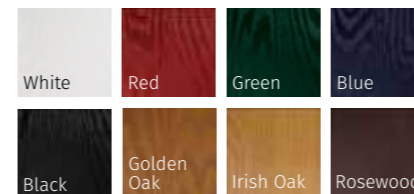

ST ANDREWS (VANILLA)
HAVANA GLAZING

ST ANDREWS (AGATE GREY)
DORCHESTER AMBER GLAZING

ST ANDREWS (IRISH OAK)
SIMPLICITY GLAZING

ST ANDREWS (SOLID BLACK)
HERITAGE LOCK FINGER PULL

INFINITY COLOUR COLLECTION

STANDARD COLOUR COLLECTION

PRESTIGE COLOUR COLLECTION

COLOUR MATCH FRAME COLLECTION
OTHER RAL COLOURS AVAILABLE
 Please speak to your installer for more details

RIVIERA, PORTRUSH & SUNBURST

INFINITY COLOUR COLLECTION

STANDARD COLOUR COLLECTION

PRESTIGE COLOUR COLLECTION

These doors are available with 9 glazing options and 4 Pilkington obscured glass designs

COLOUR MATCH DRIP BARS ON ALL OUR DOORS

TURNBERRY

The Turnberry is available with 8 glazing options and 4 Pilkington obscured glass designs

INFINITY COLOUR COLLECTION

STANDARD COLOUR COLLECTION

PRESTIGE COLOUR COLLECTION

OTHER RAL COLOURS AVAILABLE
Please speak to your installer for more details

LYTHAM & LYTHAM GRID

The Lytham is available with 6 glazing options and 4 Pilkington obscured glass designs