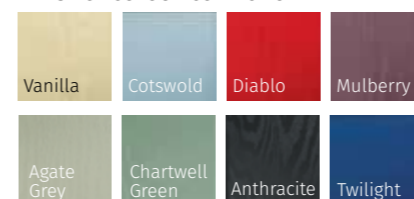

PRESTIGE COLOUR COLLECTION

OTHER RAL COLOURS AVAILABLE
Please speak to your installer for more details

BELFRY, SUNNINGDALE & FARMHOUSE

UNLIKE OTHER COTTAGE DOORS, THE BELFRY HAS A UNIQUE 'OFFSET ETCHED' DETAILING AND COMES IN TWO GLAZING STYLES.

The Belfry and Sunningdale are available with 2 glazing options and 4 Pilkington obscured glass designs

INFINITY COLOUR COLLECTION

STANDARD COLOUR COLLECTION

PRESTIGE COLOUR COLLECTION

OTHER RAL COLOURS AVAILABLE
Please speak to your installer for more details

MONZA (VANILLA)
LINEAR GLAZING
STANDARD LOCK POSITION

MONZA (ANTHRACITE)
SYMPHONY GLAZING
TRADITIONAL HANDLE & LOCK

MONZA SOLID (GREEN)
SOLID
HERITAGE LOCK POSITION

INFINITY COLOUR COLLECTION

STANDARD COLOUR COLLECTION

PRESTIGE COLOUR COLLECTION

COLOUR MATCH FRAME COLLECTION
★ OTHER RAL COLOURS AVAILABLE ★
Please speak to your installer for more details

VILAMOURA

COLOUR MATCH DRIP BARS • A COLOUR MATCH DRIP BAR TO FIT EVERY DOOR STYLE