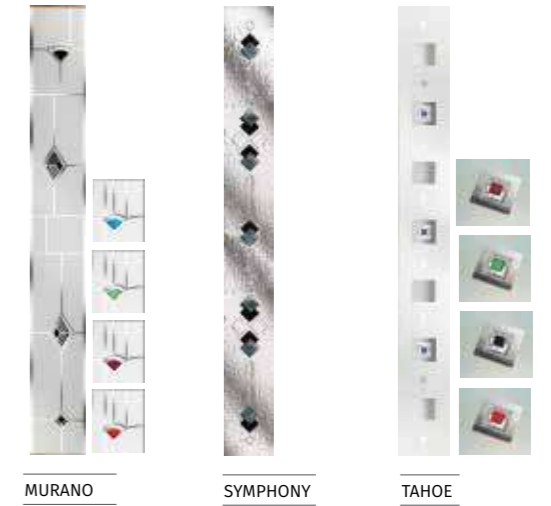

INOX MONACO

THE INOX MONACO IS A GRACEFUL DESIGN WITH A BEAUTIFUL LARGE CENTRE LINE THAT DRAWS IN THE EYE.

The Inox Monaco is available with 4 glazing options and 4 Pilkington obscured glass designs

INFINITY COLOUR COLLECTION

STANDARD COLOUR COLLECTION

PRESTIGE COLOUR COLLECTION

OTHER RAL COLOURS AVAILABLE
Please speak to your installer for more details