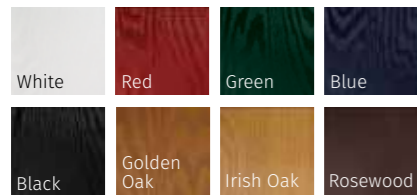

SATIN COTSWOLD

GLENEAGLES (IRISH OAK)
MURANO BLACK GLAZING

COLOUR MATCH DRIP BARS • A COLOUR MATCH DRIP BAR TO FIT EVERY DOOR STYLE • COLOUR MATCH DRIP BARS ON ALL OUR DOORS

WITH ITS AMERICAN STYLE THE GLENEAGLES IS PROVEN TO BE AS POPULAR HERE IN THE UK.

GLENEAGLES (GREEN)
SIMPLICITY GLAZING

GLENEAGLES (WHITE)
REFLECTIONS GLAZING

GLENEAGLES (COTSWOLD)
SYMPHONY GLAZING

GLENEAGLES (BLUE)
REFLECTIONS GLAZING

INFINITY COLOUR COLLECTION

STANDARD COLOUR COLLECTION

PRESTIGE COLOUR COLLECTION

OTHER RAL COLOURS AVAILABLE
Please speak to your installer for more details

BELFRY, SUNNINGDALE & FARMHOUSE

UNLIKE OTHER COTTAGE DOORS, THE BELFRY HAS A UNIQUE 'OFFSET ETCHED' DETAILING AND COMES IN TWO GLAZING STYLES.

The Belfry and Sunningdale are available with 2 glazing options and 4 Pilkington obscured glass designs

INFINITY COLOUR COLLECTION

STANDARD COLOUR COLLECTION

PRESTIGE COLOUR COLLECTION

OTHER RAL COLOURS AVAILABLE
Please speak to your installer for more details