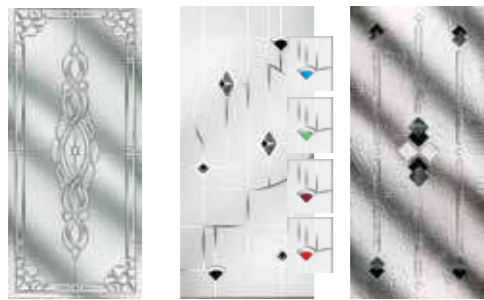

FRENCH   MURANO   SYMPHONY