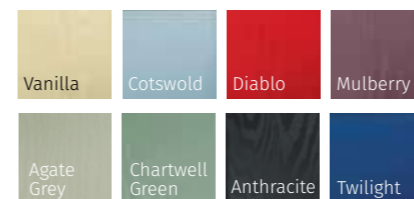

STANDARD COLOUR COLLECTION

PRESTIGE COLOUR COLLECTION

COLOUR MATCH FRAME COLLECTION
OTHER RAL COLOURS AVAILABLE
 Please speak to your installer for more details

RIVIERA, PORTRUSH & SUNBURST

INFINITY COLOUR COLLECTION

INFINITY COLOUR COLLECTION

STANDARD COLOUR COLLECTION

PRESTIGE COLOUR COLLECTION

OTHER RAL COLOURS AVAILABLE
Please speak to your installer for more details

LYTHAM & LYTHAM GRID

The Lytham is available with 6 glazing options and 4 Pilkington obscured glass designs

LINEAR

DIAMONDS

Diamonds is also available in clear, bevel, blue green and grey

ELEGANCE

MURANO

SIMPLICITY

SYMPHONY

STIPPLLOYTE

LYTHAM

LYTHAM (ROSEWOOD)
ELEGANCE GLAZING

LYTHAM (TWILIGHT)
MURANO BLUE GLAZING

LYTHAM GRID

LYTHAM GRID (BLACK)
COTSWOLD GLAZING

INFINITY COLOUR COLLECTION

STANDARD COLOUR COLLECTION

PRESTIGE COLOUR COLLECTION