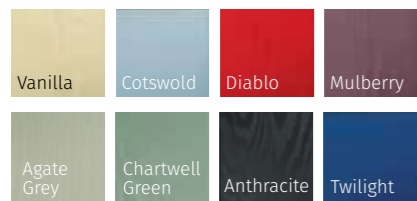

THE WIDEST RANGE OF COLOURS

With our high performance paint technology, we can offer a wide range of colours for doors and colour foils for door frames giving you a fantastic choice for your home.

Doors are white inside. Frames are smooth white inside. Actual product colours may vary from colours shown on your monitor or printed brochure. Colours can be verified by ordering a colour swatch sample from your installer.

★ COLOUR MATCH FRAME COLLECTION ★
OTHER RAL COLOURS AVAILABLE
 Please speak to your installer for more details

INFINITY SMOOTH COLOUR COLLECTION

STANDARD COLOUR COLLECTION

White	Red	Green	Blue	Black

PRESTIGE COLOUR COLLECTION

Vanilla	Cotswold	Diablo	Mulberry
Agate Grey	Chartwell Green	Anthracite	Twilight

COLOUR MATCH COLLECTION
MATCH YOUR FRAME TO YOUR DOOR

Smooth Anthracite

CARNOUSTIE, PENINA & BIRKDALE

INFINITY COLOUR COLLECTION

STANDARD COLOUR COLLECTION

PRESTIGE COLOUR COLLECTION

OUR MOST POPULAR TRADITIONAL COMPOSITE DOORS

These doors are available with 13* glazing options and 4 Pilkington obscured glass designs

COLOUR MATCH DRIP BARS ON ALL OUR DOORS