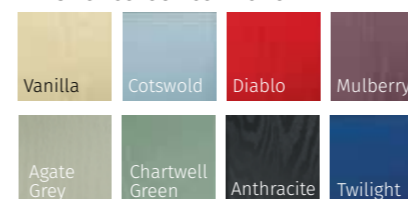

PRESTIGE COLOUR COLLECTION

COLOUR MATCH FRAME COLLECTION
★ OTHER RAL COLOURS AVAILABLE ★
Please speak to your installer for more details

VILAMOURA

COLOUR MATCH DRIP BARS • A COLOUR MATCH DRIP BAR TO FIT EVERY DOOR STYLE

AUGUSTA (BLACK)
MURANO BLACK GLAZING
HERITAGE LOCK POSITION

The Augusta is available with 4 glazing options and 4 Pilkington obscured glass designs

INFINITY COLOUR COLLECTION

STANDARD COLOUR COLLECTION

PRESTIGE COLOUR COLLECTION

INOX LYON

INOX LYON (WHITE) 600MM HANDLE + STANDARD LOCK

INOX LYON (TWILIGHT) 1400MM HANDLE + HERITAGE LOCK

The Inox Lyon is available with 3 glazing options and 4 Pilkington obscured glass designs

INFINITY COLOUR COLLECTION