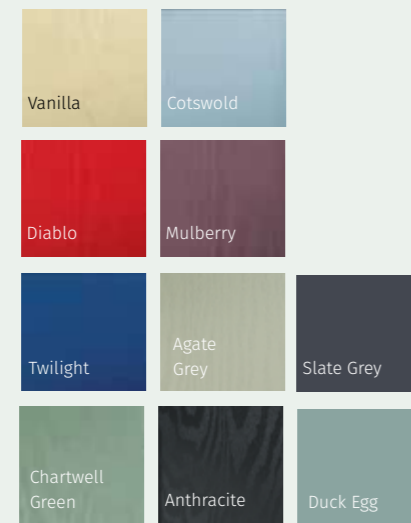

THE WIDEST RANGE OF COLOURS

With our high performance paint technology, we can offer a wide range of colours for doors and colour foils for door frames giving you a fantastic choice for your home.

Doors are white inside. Frames are smooth white inside. Actual product colours may vary from colours shown on your monitor or printed brochure. Colours can be verified by ordering a colour swatch sample from your installer.

STANDARD COLOUR COLLECTION

PRESTIGE COLOUR COLLECTION

COLOUR MATCH DRIP BARS

All of our composite doors come in a wide range of different colours, from traditional to flamboyant, so we've made sure you can now colour match your door and drip bar in most colours from our colour collection. Please ask your installer for more details.