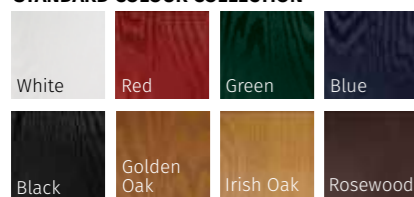

AUGUSTA (BLACK)
MURANO BLACK GLAZING
HERITAGE LOCK POSITION

The Augusta is available with 4 glazing options and 4 Pilkington obscured glass designs

INFINITY COLOUR COLLECTION

STANDARD COLOUR COLLECTION

PRESTIGE COLOUR COLLECTION

INOX LYON

INOX LYON (WHITE) 600MM HANDLE + STANDARD LOCK

INOX LYON (TWILIGHT) 1400MM HANDLE + HERITAGE LOCK

The Inox Lyon is available with 3 glazing options and 4 Pilkington obscured glass designs

INFINITY COLOUR COLLECTION

STANDARD COLOUR COLLECTION

PRESTIGE COLOUR COLLECTION

THE INOX LYON IS A TRULY FUTURISTIC CONTEMPORARY COMPOSITE DOOR WHICH ALLOWS PLENTY OF LIGHT INTO YOUR HOME.

INOX LYON (VANILLA)
TACOMA GLAZING + 1800MM HANDLE WITH STANDARD LOCK