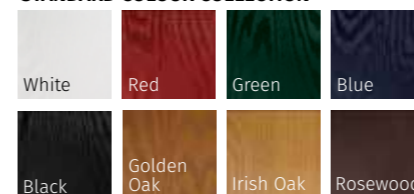

PRESTIGE COLOUR COLLECTION

OTHER RAL COLOURS AVAILABLE
Please speak to your installer for more details

BELFRY, SUNNINGDALE & FARMHOUSE

UNLIKE OTHER COTTAGE DOORS, THE BELFRY HAS A UNIQUE 'OFFSET ETCHED' DETAILING AND COMES IN TWO GLAZING STYLES.

The Belfry and Sunningdale are available with 2 glazing options and 4 Pilkington obscured glass designs

INFINITY COLOUR COLLECTION

STANDARD COLOUR COLLECTION

PRESTIGE COLOUR COLLECTION

OTHER RAL COLOURS AVAILABLE
Please speak to your installer for more details

COLOUR MATCH DRIP BARS ON ALL OUR DOORS

MONZA & MONZA SOLID

The Monza is available with 6 glazing options and 4 Pilkington obscured glass designs

MONZA (DIABLO)
TAHOE RED GLAZING

MONZA (TWILIGHT)
MURANO BLACK GLAZING

PRESTIGE COLOUR COLLECTION

COLOUR MATCH FRAME COLLECTION
★ OTHER RAL COLOURS AVAILABLE ★
Please speak to your installer for more details

VILAMOURA

COLOUR MATCH DRIP BARS • A COLOUR MATCH DRIP BAR TO FIT EVERY DOOR STYLE