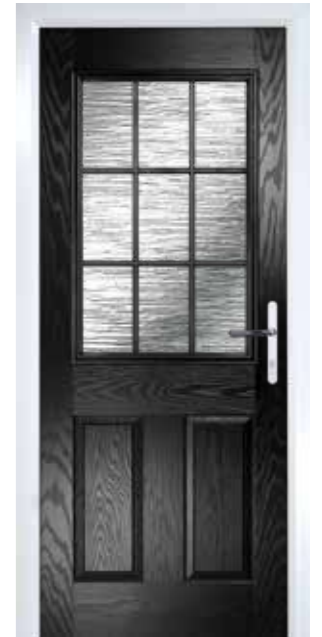

LYTHAM GRID (BLACK)
COTSWOLD GLAZING