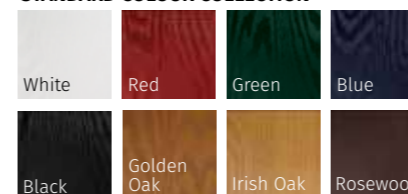

PRESTIGE COLOUR COLLECTION

COLOUR MATCH FRAME COLLECTION
★ OTHER RAL COLOURS AVAILABLE ★
Please speak to your installer for more details

VILAMOURA

COLOUR MATCH DRIP BARS • A COLOUR MATCH DRIP BAR TO FIT EVERY DOOR STYLE

AUGUSTA (BLACK)
MURANO BLACK GLAZING
HERITAGE LOCK POSITION

The Augusta is available with 4 glazing options and 4 Pilkington obscured glass designs

INFINITY COLOUR COLLECTION

STANDARD COLOUR COLLECTION

PRESTIGE COLOUR COLLECTION