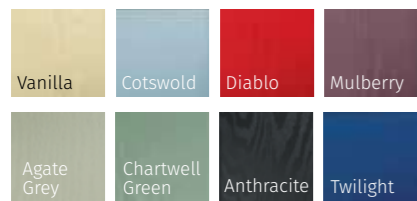

LYTHAM

LYTHAM (ROSEWOOD)
ELEGANCE GLAZING

LYTHAM (TWILIGHT)
MURANO BLUE GLAZING

LYTHAM GRID

LYTHAM GRID (BLACK)
COTSWOLD GLAZING

INFINITY COLOUR COLLECTION

STANDARD COLOUR COLLECTION

PRESTIGE COLOUR COLLECTION

The Troon is available with 9 glazing options and 4 Pilkington obscured glass designs

INFINITY COLOUR COLLECTION

STANDARD COLOUR COLLECTION

PRESTIGE COLOUR COLLECTION

OTHER RAL COLOURS AVAILABLE
Please speak to your installer for more details

COLOUR MATCH DRIP BARS ON ALL OUR DOORS

GLENEAGLES

The Gleneagles is available with 6 glazing options and 4 Pilkington obscured glass designs

REFLECTIONS MODENA SIMPLICITY

FRENCH MURANO SYMPHONY

MINSTER STIPPLOYTE

SATIN COTSWOLD

GLENEAGLES (IRISH OAK)
MURANO BLACK GLAZING

COLOUR MATCH DRIP BARS • A COLOUR MATCH DRIP BAR TO FIT EVERY DOOR STYLE • COLOUR MATCH DRIP BARS ON ALL OUR DOORS

WITH ITS AMERICAN STYLE THE GLENEAGLES IS PROVEN TO BE AS POPULAR HERE IN THE UK.