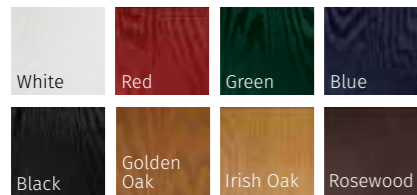

THE WIDEST RANGE OF COLOURS

With our high performance paint technology, we can offer a wide range of colours for doors and colour foils for door frames giving you a fantastic choice for your home.

Doors are white inside. Frames are smooth white inside. Actual product colours may vary from colours shown on your monitor or printed brochure. Colours can be verified by ordering a colour swatch sample from your installer.

★ COLOUR MATCH FRAME COLLECTION ★
OTHER RAL COLOURS AVAILABLE
 Please speak to your installer for more details

INFINITY SMOOTH COLOUR COLLECTION

STANDARD COLOUR COLLECTION

White	Red	Green	Blue	Black

PRESTIGE COLOUR COLLECTION

Vanilla	Cotswold	Diablo	Mulberry
Agate Grey	Chartwell Green	Anthracite	Twilight

COLOUR MATCH COLLECTION
MATCH YOUR FRAME TO YOUR DOOR

Smooth Anthracite

CARNOUSTIE, PENINA & BIRKDALE

INFINITY COLOUR COLLECTION

STANDARD COLOUR COLLECTION

PRESTIGE COLOUR COLLECTION

OUR MOST POPULAR TRADITIONAL COMPOSITE DOORS

These doors are available with 13* glazing options and 4 Pilkington obscured glass designs

COLOUR MATCH DRIP BARS ON ALL OUR DOORS