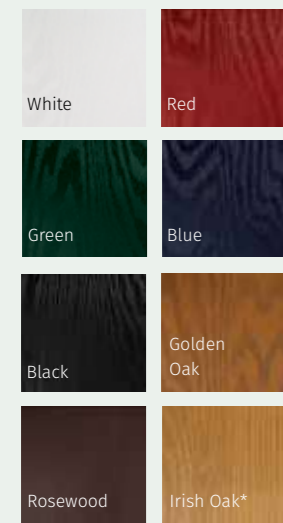

THE WIDEST RANGE OF COLOURS

With our high performance paint technology, we can offer a wide range of colours for doors and colour foils for door frames giving you a fantastic choice for your home.

Doors are white inside. Frames are smooth white inside. Actual product colours may vary from colours shown on your monitor or printed brochure. Colours can be verified by ordering a colour swatch sample from your installer.

STANDARD COLOUR COLLECTION

PRESTIGE COLOUR COLLECTION

COLOUR MATCH DRIP BARS

All of our composite doors come in a wide range of different colours, from traditional to flamboyant, so we've made sure you can now colour match your door and drip bar in most colours from our colour collection. Please ask your installer for more details.