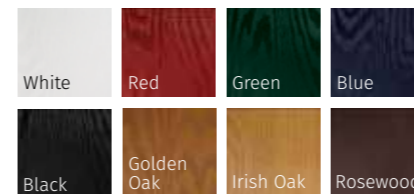

COLOUR MATCH DRIP BARS ON ALL OUR DOORS

GLENEAGLES

The Gleneagles is available with 6 glazing options and 4 Pilkington obscured glass designs

REFLECTIONS MODENA SIMPLICITY

FRENCH MURANO SYMPHONY

MINSTER STIPPLOYTE

SATIN COTSWOLD

GLENEAGLES (IRISH OAK)
MURANO BLACK GLAZING

COLOUR MATCH DRIP BARS • A COLOUR MATCH DRIP BAR TO FIT EVERY DOOR STYLE • COLOUR MATCH DRIP BARS ON ALL OUR DOORS

WITH ITS AMERICAN STYLE THE GLENEAGLES IS PROVEN TO BE AS POPULAR HERE IN THE UK.

GLENEAGLES (GREEN)
SIMPLICITY GLAZING

GLENEAGLES (WHITE)
REFLECTIONS GLAZING

GLENEAGLES (COTSWOLD)
SYMPHONY GLAZING

GLENEAGLES (BLUE)
REFLECTIONS GLAZING

INFINITY COLOUR COLLECTION

STANDARD COLOUR COLLECTION

PRESTIGE COLOUR COLLECTION

OTHER RAL COLOURS AVAILABLE
Please speak to your installer for more details

BELFRY, SUNNINGDALE & FARMHOUSE

UNLIKE OTHER COTTAGE DOORS, THE BELFRY HAS A UNIQUE 'OFFSET ETCHED' DETAILING AND COMES IN TWO GLAZING STYLES.