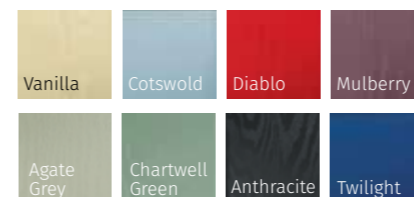

STANDARD COLOUR COLLECTION

PRESTIGE COLOUR COLLECTION

COLOUR MATCH FRAME COLLECTION
OTHER RAL COLOURS AVAILABLE
 Please speak to your installer for more details

RIVIERA, PORTRUSH & SUNBURST

INFINITY COLOUR COLLECTION

STANDARD COLOUR COLLECTION

PRESTIGE COLOUR COLLECTION

These doors are available with 9 glazing options and 4 Pilkington obscured glass designs

COLOUR MATCH DRIP BARS ON ALL OUR DOORS

TURNBERRY

The Turnberry is available with 8 glazing options and 4 Pilkington obscured glass designs

TURNBERRY (TWILIGHT)
REFLECTIONS GLAZING

TURNBERRY (RED)
ELEGANCE GLAZING

COLOUR MATCH DRIP BARS ON ALL OUR DOORS

TURNBERRY (ANTHRACITE)
MODENA GLAZING

THE LARGE GLAZED AREAS OF THE TRADITIONAL TURNBERRY CAN ALSO BE ENHANCED WITH THE GRIDLITE OPTION

INFINITY COLOUR COLLECTION

STANDARD COLOUR COLLECTION

PRESTIGE COLOUR COLLECTION

OTHER RAL COLOURS AVAILABLE
Please speak to your installer for more details

LYTHAM & LYTHAM GRID

The Lytham is available with 6 glazing options and 4 Pilkington obscured glass designs