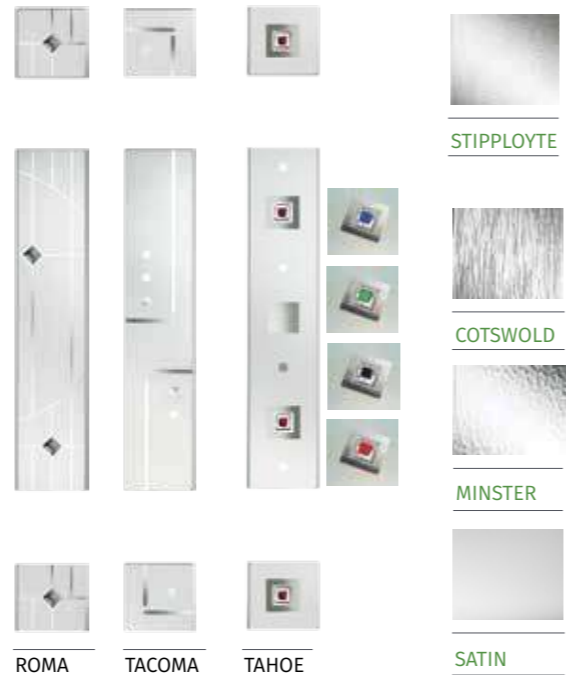

AUGUSTA (BLACK)
MURANO BLACK GLAZING
HERITAGE LOCK POSITION

The Augusta is available with 4 glazing options and 4 Pilkington obscured glass designs

INFINITY COLOUR COLLECTION

STANDARD COLOUR COLLECTION

PRESTIGE COLOUR COLLECTION

INOX LYON

INOX LYON (WHITE) 600MM HANDLE + STANDARD LOCK

INOX LYON (TWILIGHT) 1400MM HANDLE + HERITAGE LOCK

The Inox Lyon is available with 3 glazing options and 4 Pilkington obscured glass designs

INFINITY COLOUR COLLECTION

INOX LYON (MULBERRY)
TAHOE RED GLAZING + 1400MM HANDLE AND HERITAGE LOCK

INOX MONACO

INOX MONACO (ANTHRACITE)
SYMPHONY GLAZING + 600MM HANDLE WITH STANDARD LOCK

INOX MONACO (IRISH OAK)
SATIN GLAZING + 1400MM HANDLE AND HERITAGE LOCK