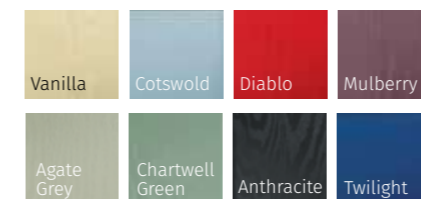

PRESTIGE COLOUR COLLECTION

OTHER RAL COLOURS AVAILABLE
Please speak to your installer for more details