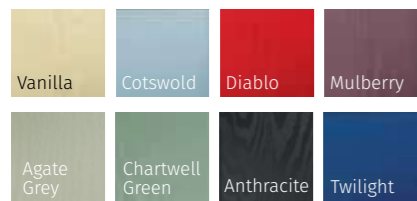

★ COLOUR MATCH FRAME COLLECTION ★
OTHER RAL COLOURS AVAILABLE
 Please speak to your installer for more details

INFINITY SMOOTH COLOUR COLLECTION

STANDARD COLOUR COLLECTION

White	Red	Green	Blue	Black

PRESTIGE COLOUR COLLECTION

ST ANDREWS (VANILLA)
HAVANA GLAZING

ST ANDREWS (AGATE GREY)
DORCHESTER AMBER GLAZING

ST ANDREWS (IRISH OAK)
SIMPLICITY GLAZING

ST ANDREWS (SOLID BLACK)
HERITAGE LOCK FINGER PULL

INFINITY COLOUR COLLECTION

STANDARD COLOUR COLLECTION

PRESTIGE COLOUR COLLECTION

COLOUR MATCH FRAME COLLECTION
OTHER RAL COLOURS AVAILABLE
 Please speak to your installer for more details

RIVIERA, PORTRUSH & SUNBURST

INFINITY COLOUR COLLECTION

STANDARD COLOUR COLLECTION

PRESTIGE COLOUR COLLECTION

These doors are available with 9 glazing options and 4 Pilkington obscured glass designs

COLOUR MATCH DRIP BARS ON ALL OUR DOORS

TURNBERRY

The Turnberry is available with 8 glazing options and 4 Pilkington obscured glass designs