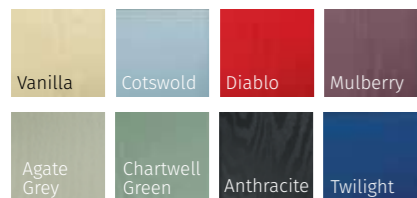

The Inox Monaco is available with 4 glazing options and 4 Pilkington obscured glass designs

INFINITY COLOUR COLLECTION

STANDARD COLOUR COLLECTION

PRESTIGE COLOUR COLLECTION

OTHER RAL COLOURS AVAILABLE
Please speak to your installer for more details

INOX NICE

INOX NICE (VANILLA)
600MM HANDLE WITH
STANDARD LOCK

INOX NICE (GREEN)
1400MM HANDLE WITH
HERITAGE LOCK

The Inox Nice is available with 3 glazing options and 4 Pilkington obscured glass designs

INFINITY COLOUR COLLECTION

STANDARD COLOUR COLLECTION

PRESTIGE COLOUR COLLECTION

OTHER RAL COLOURS AVAILABLE
Please speak to your installer for more details

A MEDITERRANEAN STYLE WITH FOUR DECORATIVE LITES ALLOWING LIGHT TO STREAM IN WITHOUT COMPROMISING YOUR PRIVACY.