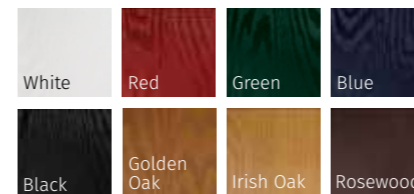

STANDARD COLOUR COLLECTION

PRESTIGE COLOUR COLLECTION

COLOUR MATCH FRAME COLLECTION
OTHER RAL COLOURS AVAILABLE
 Please speak to your installer for more details

RIVIERA, PORTRUSH & SUNBURST

INFINITY COLOUR COLLECTION

INFINITY COLOUR COLLECTION

STANDARD COLOUR COLLECTION

PRESTIGE COLOUR COLLECTION

OTHER RAL COLOURS AVAILABLE
Please speak to your installer for more details

LYTHAM & LYTHAM GRID

The Lytham is available with 6 glazing options and 4 Pilkington obscured glass designs

LINEAR

DIAMONDS

Diamonds is also available in clear, bevel, blue green and grey

ELEGANCE

MURANO

SIMPLICITY

SYMPHONY

STIPPLLOYTE

LYTHAM

LYTHAM (ROSEWOOD)
ELEGANCE GLAZING

LYTHAM (TWILIGHT)
MURANO BLUE GLAZING

LYTHAM GRID

LYTHAM GRID (BLACK)
COTSWOLD GLAZING

INFINITY COLOUR COLLECTION

STANDARD COLOUR COLLECTION

PRESTIGE COLOUR COLLECTION