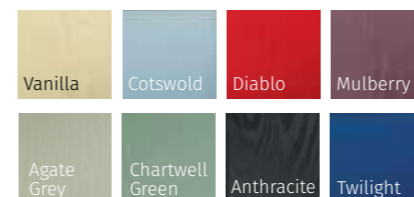

STIPPLOYTE

MINSTER

COTSWOLD

SATIN

COLOUR MATCH DRIP BARS • A COLOUR MATCH DRIP BAR TO FIT EVERY DOOR STYLE •
COLOUR MATCH DRIP BARS ON ALL OUR DOORS

ST ANDREWS (TWILIGHT)
REFLECTIONS GLAZING

REMINISCENT OF THE 1930'S DOOR STYLES, THE ST ANDREWS IS AVAILABLE IN A SOLID DOOR OPTION AS WELL AS GLAZED.

ST ANDREWS (VANILLA)
HAVANA GLAZING

ST ANDREWS (AGATE GREY)
DORCHESTER AMBER GLAZING

ST ANDREWS (IRISH OAK)
SIMPLICITY GLAZING

ST ANDREWS (SOLID BLACK)
HERITAGE LOCK FINGER PULL

INFINITY COLOUR COLLECTION

STANDARD COLOUR COLLECTION

PRESTIGE COLOUR COLLECTION

COLOUR MATCH FRAME COLLECTION
OTHER RAL COLOURS AVAILABLE
 Please speak to your installer for more details

RIVIERA, PORTRUSH & SUNBURST

INFINITY COLOUR COLLECTION

STANDARD COLOUR COLLECTION

PRESTIGE COLOUR COLLECTION

These doors are available with 9 glazing options and 4 Pilkington obscured glass designs

COLOUR MATCH DRIP BARS ON ALL OUR DOORS

TURNBERRY

The Turnberry is available with 8 glazing options and 4 Pilkington obscured glass designs