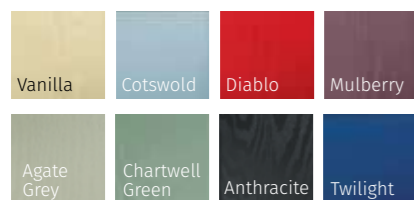

PRESTIGE COLOUR COLLECTION

COLOUR MATCH FRAME COLLECTION
★ OTHER RAL COLOURS AVAILABLE ★
Please speak to your installer for more details

VILAMOURA

COLOUR MATCH DRIP BARS • A COLOUR MATCH DRIP BAR TO FIT EVERY DOOR STYLE

AUGUSTA (BLACK)
MURANO BLACK GLAZING
HERITAGE LOCK POSITION

The Augusta is available with 4 glazing options and 4 Pilkington obscured glass designs

INFINITY COLOUR COLLECTION

STANDARD COLOUR COLLECTION

PRESTIGE COLOUR COLLECTION

INOX LYON

INOX LYON (WHITE) 600MM HANDLE + STANDARD LOCK

INOX LYON (TWILIGHT) 1400MM HANDLE + HERITAGE LOCK

The Inox Lyon is available with 3 glazing options and 4 Pilkington obscured glass designs

INFINITY COLOUR COLLECTION

STANDARD COLOUR COLLECTION

PRESTIGE COLOUR COLLECTION

THE INOX LYON IS A TRULY FUTURISTIC CONTEMPORARY COMPOSITE DOOR WHICH ALLOWS PLENTY OF LIGHT INTO YOUR HOME.

INOX LYON (VANILLA)
TACOMA GLAZING + 1800MM HANDLE WITH STANDARD LOCK