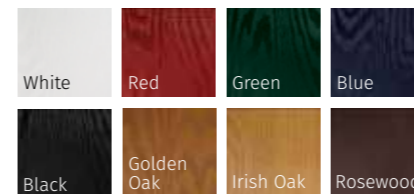

INOX LYON (MULBERRY)
TAHOE RED GLAZING + 1400MM HANDLE AND HERITAGE LOCK

INOX MONACO

INOX MONACO (ANTHRACITE)
SYMPHONY GLAZING + 600MM HANDLE WITH STANDARD LOCK

INOX MONACO (IRISH OAK)
SATIN GLAZING + 1400MM HANDLE AND HERITAGE LOCK

THE INOX MONACO IS A GRACEFUL DESIGN WITH A BEAUTIFUL LARGE CENTRE LINE THAT DRAWS IN THE EYE.

INOX MONACO (RED)
MURANO BLACK GLAZING
+ 600MM HANDLE &
STANDARD LOCK

INOX MONACO (AGATE GREY)
TAHOE BLACK GLAZING
+ 1400MM HANDLE &
HERITAGE LOCK

The Inox Monaco is available with 4 glazing options and 4 Pilkington obscured glass designs

INFINITY COLOUR COLLECTION

STANDARD COLOUR COLLECTION

PRESTIGE COLOUR COLLECTION

OTHER RAL COLOURS AVAILABLE
Please speak to your installer for more details