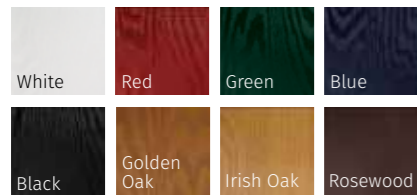

The Inox Monaco is available with 4 glazing options and 4 Pilkington obscured glass designs

INFINITY COLOUR COLLECTION

STANDARD COLOUR COLLECTION

PRESTIGE COLOUR COLLECTION

OTHER RAL COLOURS AVAILABLE
Please speak to your installer for more details

INOX NICE

INOX NICE (VANILLA)
600MM HANDLE WITH
STANDARD LOCK

INOX NICE (GREEN)
1400MM HANDLE WITH
HERITAGE LOCK

The Inox Nice is available with 3 glazing options and 4 Pilkington obscured glass designs

INFINITY COLOUR COLLECTION

STANDARD COLOUR COLLECTION

PRESTIGE COLOUR COLLECTION

OTHER RAL COLOURS AVAILABLE
Please speak to your installer for more details

A MEDITERRANEAN STYLE WITH FOUR DECORATIVE LITES ALLOWING LIGHT TO STREAM IN WITHOUT COMPROMISING YOUR PRIVACY.