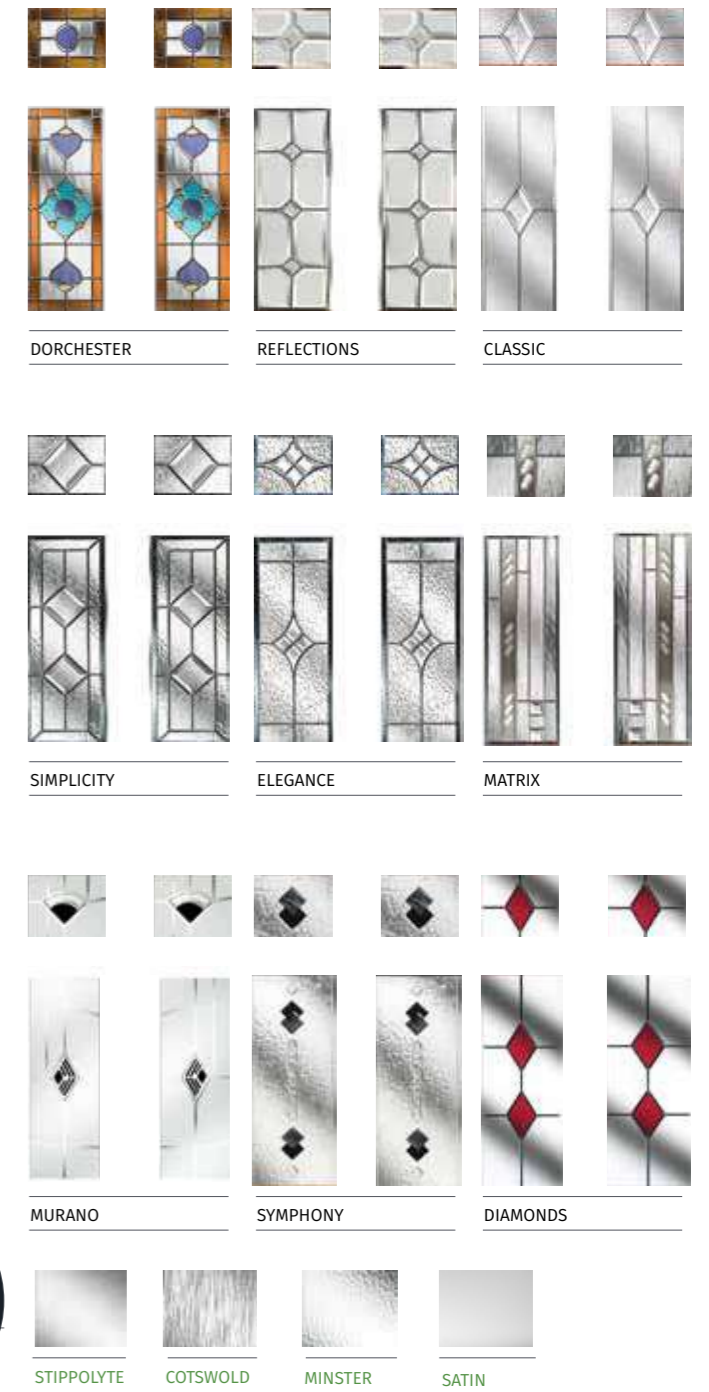

TROON, MUIRFIELD & MUIRFIELD SOLID

THE TROON IS A TRADITIONAL 6 PANEL DOOR ENHANCED WITH EITHER TWO OR FOUR SMALL GLAZING DETAILS

The Troon is available with 9 glazing options and 4 Pilkington obscured glass designs

INFINITY COLOUR COLLECTION

STANDARD COLOUR COLLECTION

PRESTIGE COLOUR COLLECTION

OTHER RAL COLOURS AVAILABLE
Please speak to your installer for more details

COLOUR MATCH DRIP BARS ON ALL OUR DOORS