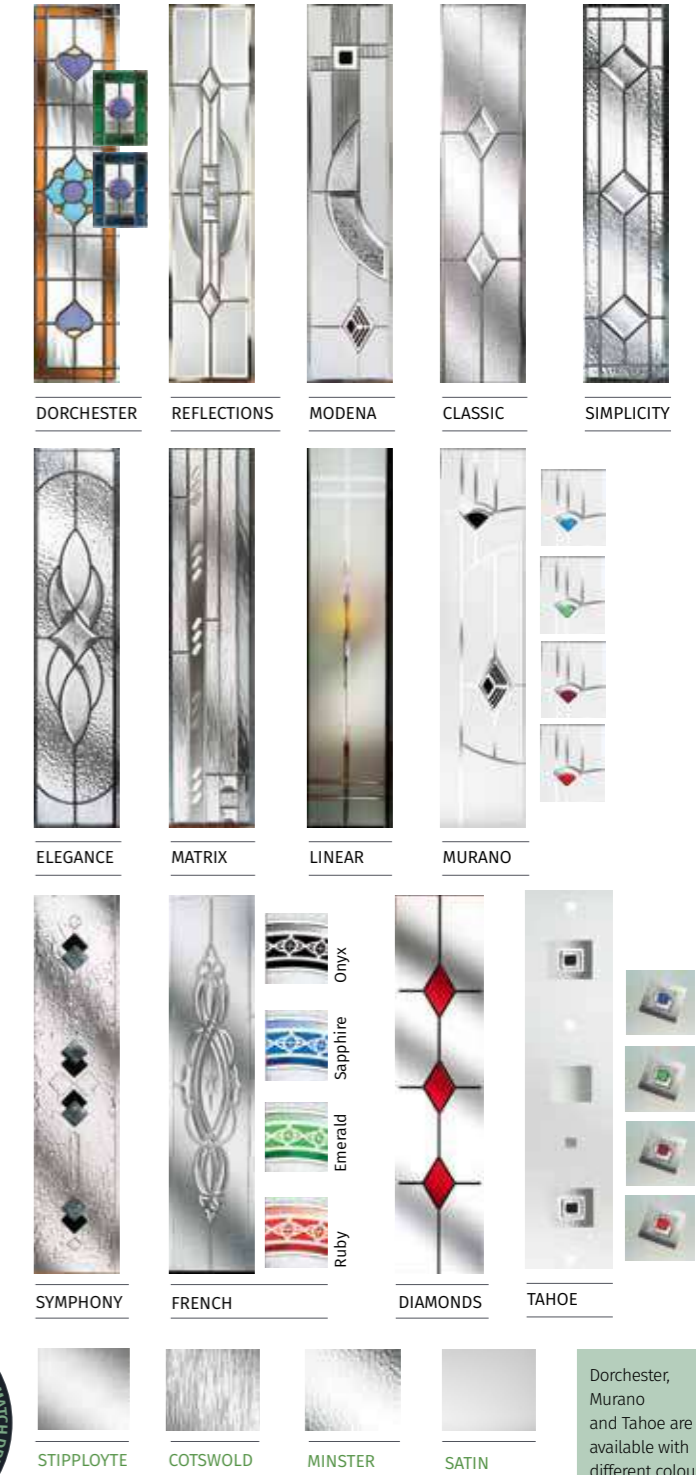

STANDARD COLOUR COLLECTION

PRESTIGE COLOUR COLLECTION

OUR MOST POPULAR TRADITIONAL COMPOSITE DOORS

These doors are available with 13* glazing options and 4 Pilkington obscured glass designs

COLOUR MATCH DRIP BARS ON ALL OUR DOORS