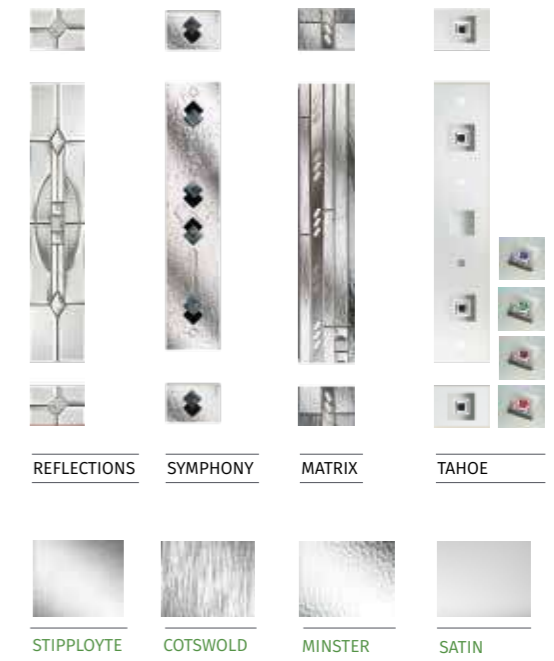

PRESTIGE COLOUR COLLECTION

COLOUR MATCH FRAME COLLECTION
★ OTHER RAL COLOURS AVAILABLE ★
Please speak to your installer for more details

VILAMOURA

COLOUR MATCH DRIP BARS • A COLOUR MATCH DRIP BAR TO FIT EVERY DOOR STYLE

COLOUR MATCH DRIP BARS ON ALL OUR DOORS

VILAMOURA (VANILLA) TAHOE BLACK GLAZING
1400MM HANDLE WITH HERITAGE LOCK POSITION

VILAMOURA RED REFLECTIONS GLAZING
600MM HANDLE WITH STANDARD LOCK POSITION

GIVE YOUR HOME A CONTEMPORARY TWIST WITH THE VILAMOURA AND COMPLETELY TRANSFORM THE LOOK OF YOUR SPACE.

VILAMOURA (GREEN)
MATRIX GLAZING
HERITAGE LOCK POSITION

VILAMOURA (ANTHRACITE)
MATRIX GLAZING
STANDARD LOCK POSITION

The Vilamoura is available with 4 glazing options and 4 Pilkington obscured glass designs