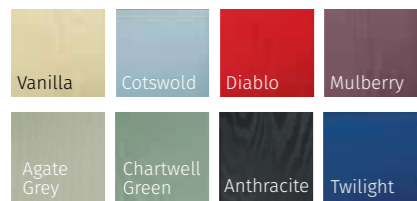

SATIN COTSWOLD

GLENEAGLES (IRISH OAK)
MURANO BLACK GLAZING

COLOUR MATCH DRIP BARS • A COLOUR MATCH DRIP BAR TO FIT EVERY DOOR STYLE • COLOUR MATCH DRIP BARS ON ALL OUR DOORS

WITH ITS AMERICAN STYLE THE GLENEAGLES IS PROVEN TO BE AS POPULAR HERE IN THE UK.

GLENEAGLES (GREEN)
SIMPLICITY GLAZING

GLENEAGLES (WHITE)
REFLECTIONS GLAZING

GLENEAGLES (COTSWOLD)
SYMPHONY GLAZING

GLENEAGLES (BLUE)
REFLECTIONS GLAZING

INFINITY COLOUR COLLECTION

STANDARD COLOUR COLLECTION

PRESTIGE COLOUR COLLECTION

OTHER RAL COLOURS AVAILABLE
Please speak to your installer for more details

BELFRY, SUNNINGDALE & FARMHOUSE

UNLIKE OTHER COTTAGE DOORS, THE BELFRY HAS A UNIQUE 'OFFSET ETCHED' DETAILING AND COMES IN TWO GLAZING STYLES.

The Belfry and Sunningdale are available with 2 glazing options and 4 Pilkington obscured glass designs

INFINITY COLOUR COLLECTION

STANDARD COLOUR COLLECTION

PRESTIGE COLOUR COLLECTION

OTHER RAL COLOURS AVAILABLE
Please speak to your installer for more details